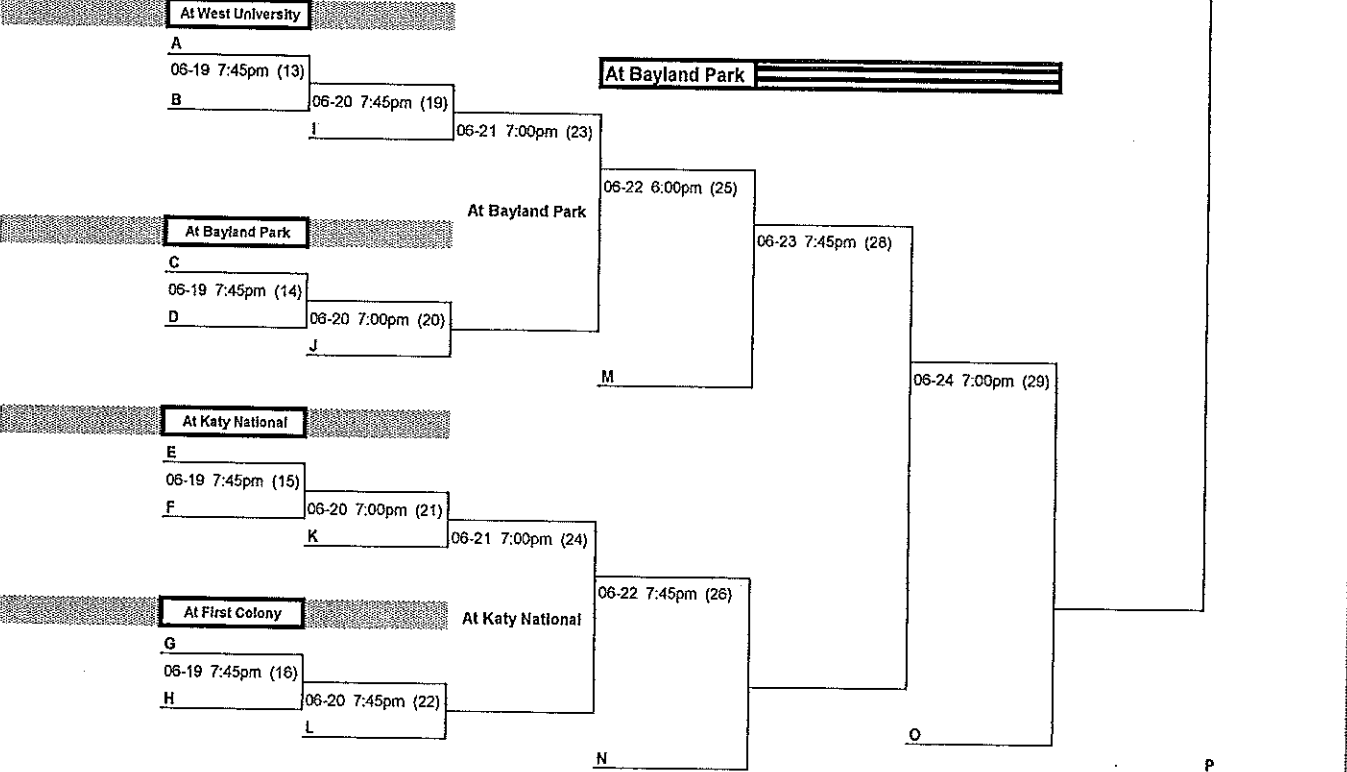

Little League Baseball, Inc.

Texas East District 16

10 Year Olds Tournament

Charlie Fox, Administrator
2009

Losers' Bracket

Thursday Friday Saturday Sunday Monday Tuesday Wednesday Thursday Friday