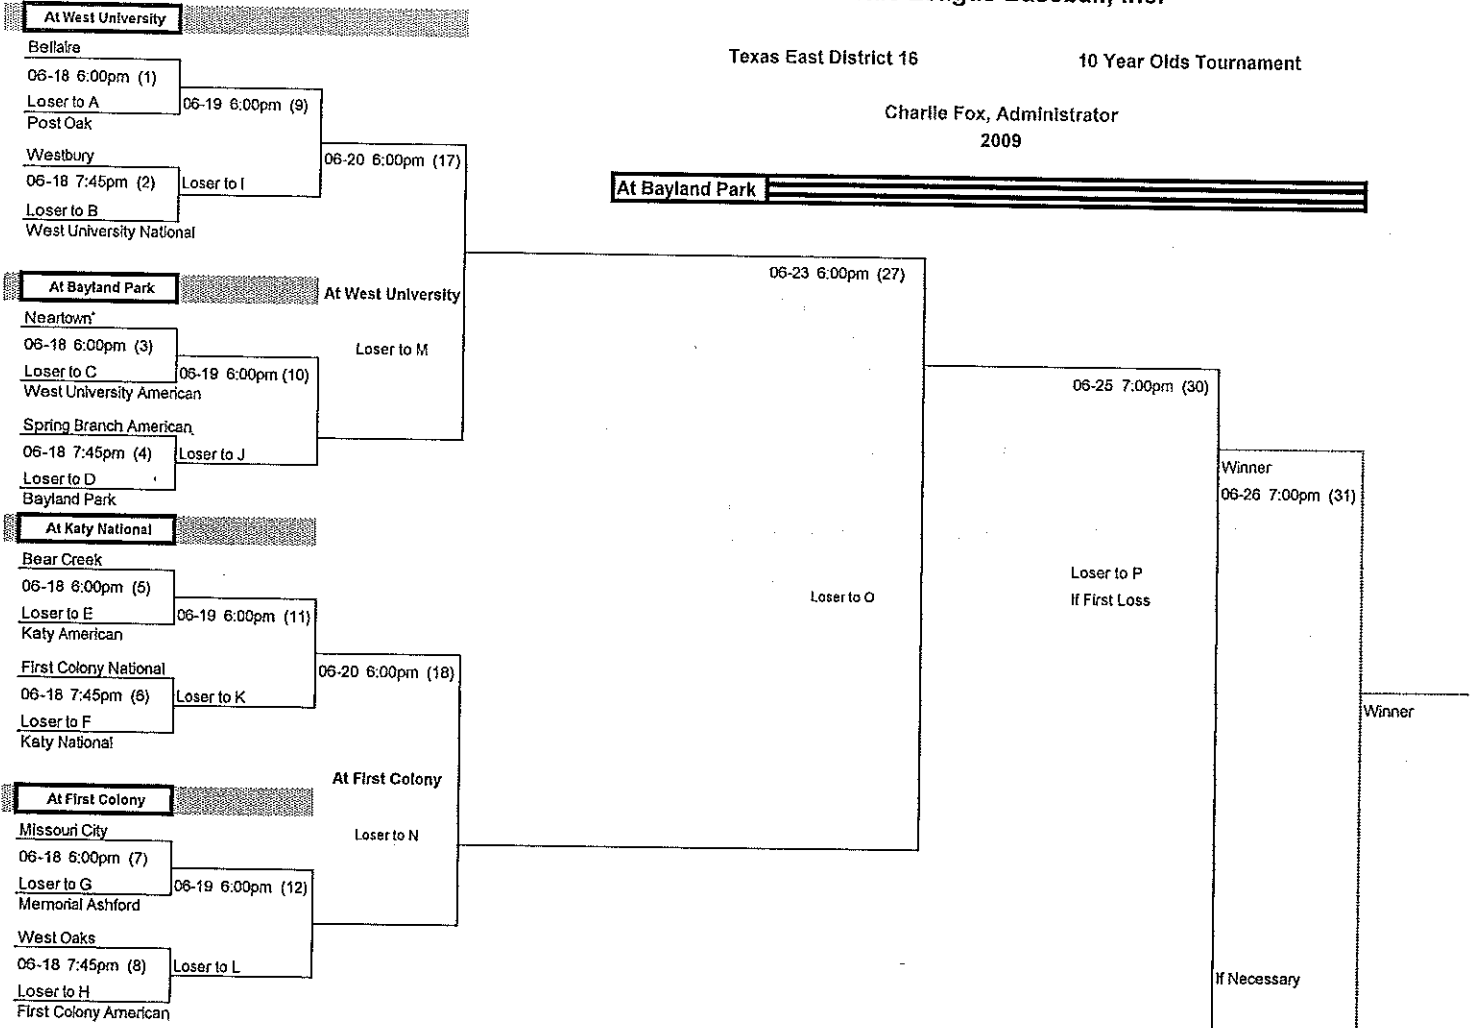

Little League Baseball, Inc.

Texas East District 16

10 Year Olds Tournament

Charlie Fox, Administrator
2009

Losers' Bracket

Thursday Friday Saturday Sunday Monday Tuesday Wednesday Thursday Friday